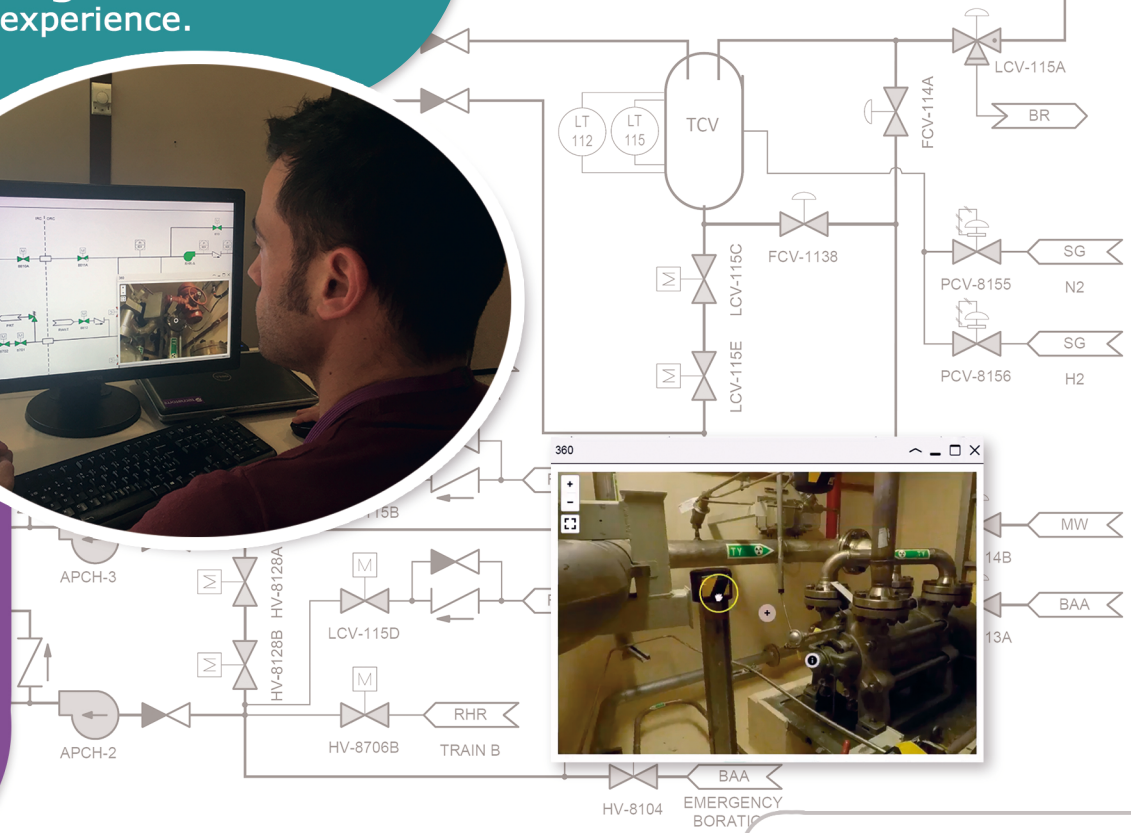

- -Components Exploded View
- -360 VR
- -3D Panoramics
- -Technical Specifications
- -Operating Experience
- -Procedures
- -Control Room Panels View
- -System Diagrams
- -Guides
- -Student Text
- -Dynamic Learning Activities